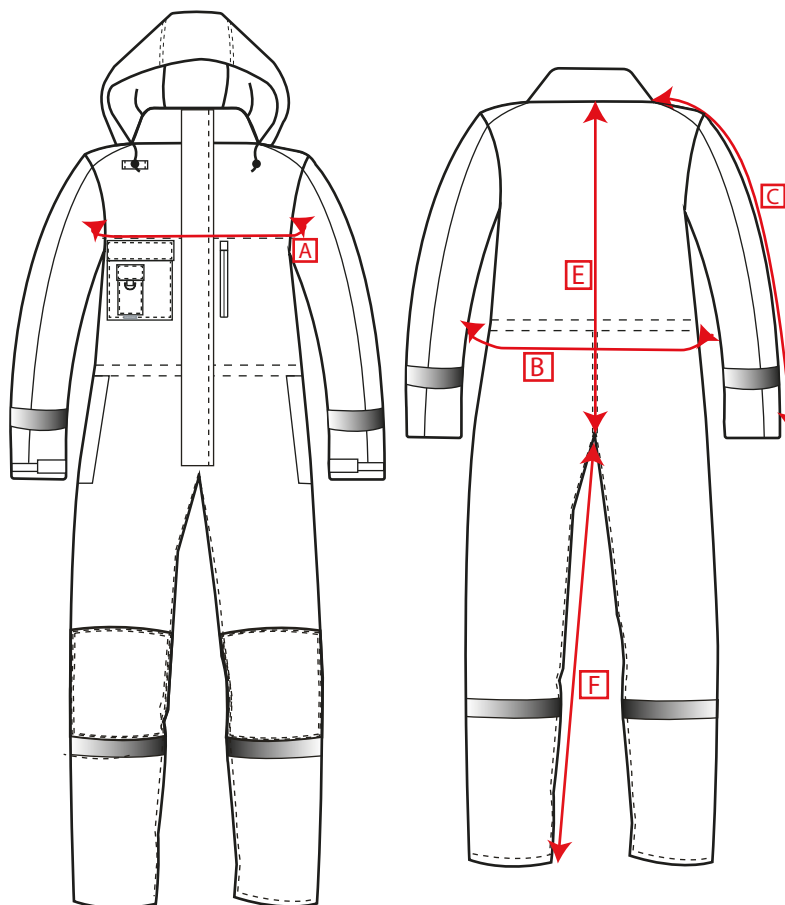

STYLE NO: S585

DESCRIPTION: Winter Coverall

FABRIC: 100% Polyester Oxford 300D
PU Coated

COLOUR: Black/Yellow,
Grey/Black, Navy/Black,
Red/Black

Size		S	M	L	XL	2XL	3XL	4XL
To Fit Chest:		96	104	112	124	132	140	148
Chest	A	122	130	138	146	154	162	170
Waist (Relaxed)	B	86	94	102	110	118	126	134
Sleeve Length (12cm Below Centre Back Neck)	C	87	88	89	90	91	92	93
Nape to Crotch	E	94	96	98	100	102	104	106
Inside Leg	F	79	79	79	79	79	79	79